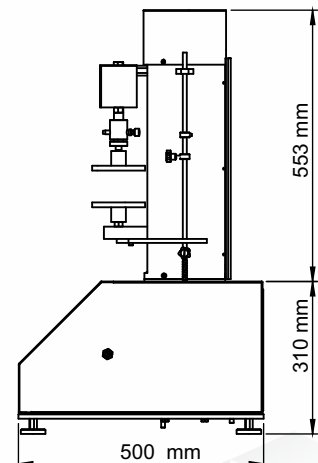

RCT/FCT/EDGE Crush Tester – Digital

Model No. PCT - 100

RCT/FCT/Edge Crush Tester Digital is a consistent tool to measure the crush strength of cardboard boxes and packaging containers. PRESTO RCT/FCT/Edge Crush Tester is manufactured under Test Standard IS 7063.