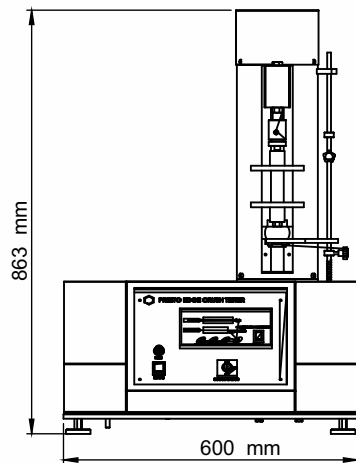

RCT/FCT/EDGE Crush Tester – Digital

Model No. PCT - 100

RCT/FCT/Edge Crush Tester Digital is a consistent tool to measure the crush strength of cardboard boxes and packaging containers. PRESTO RCT/FCT/Edge Crush Tester is manufactured under Test Standard IS 7063.